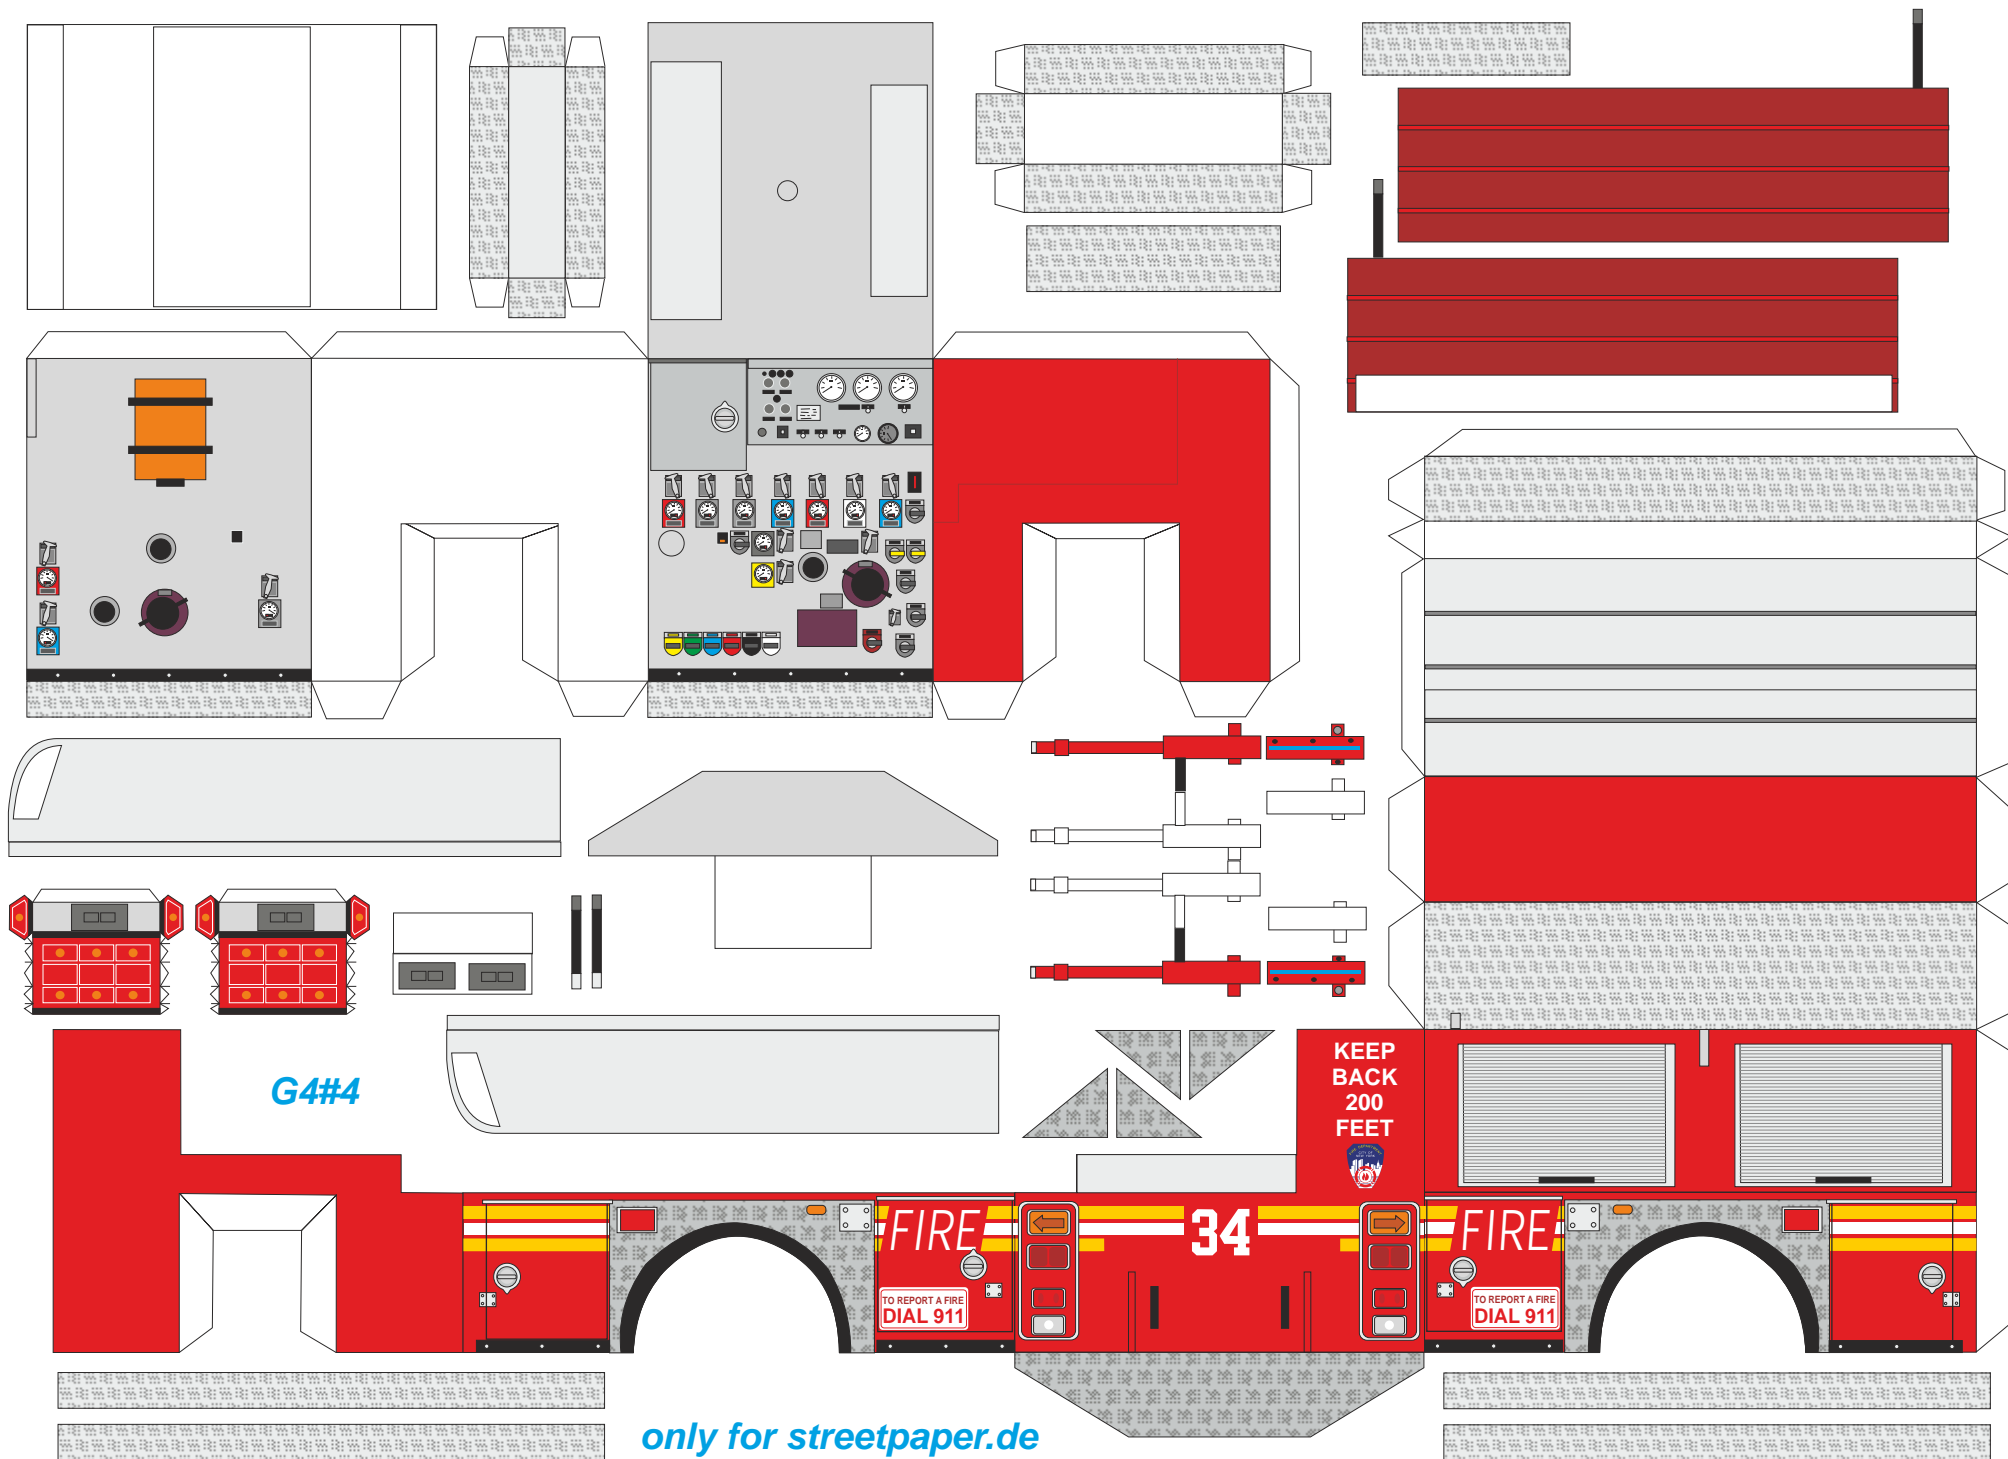

G2#4

only for streetpaper.de

G3#4

G4#4

KEEP
BACK
200
FEET

FIRE

34

FIRE